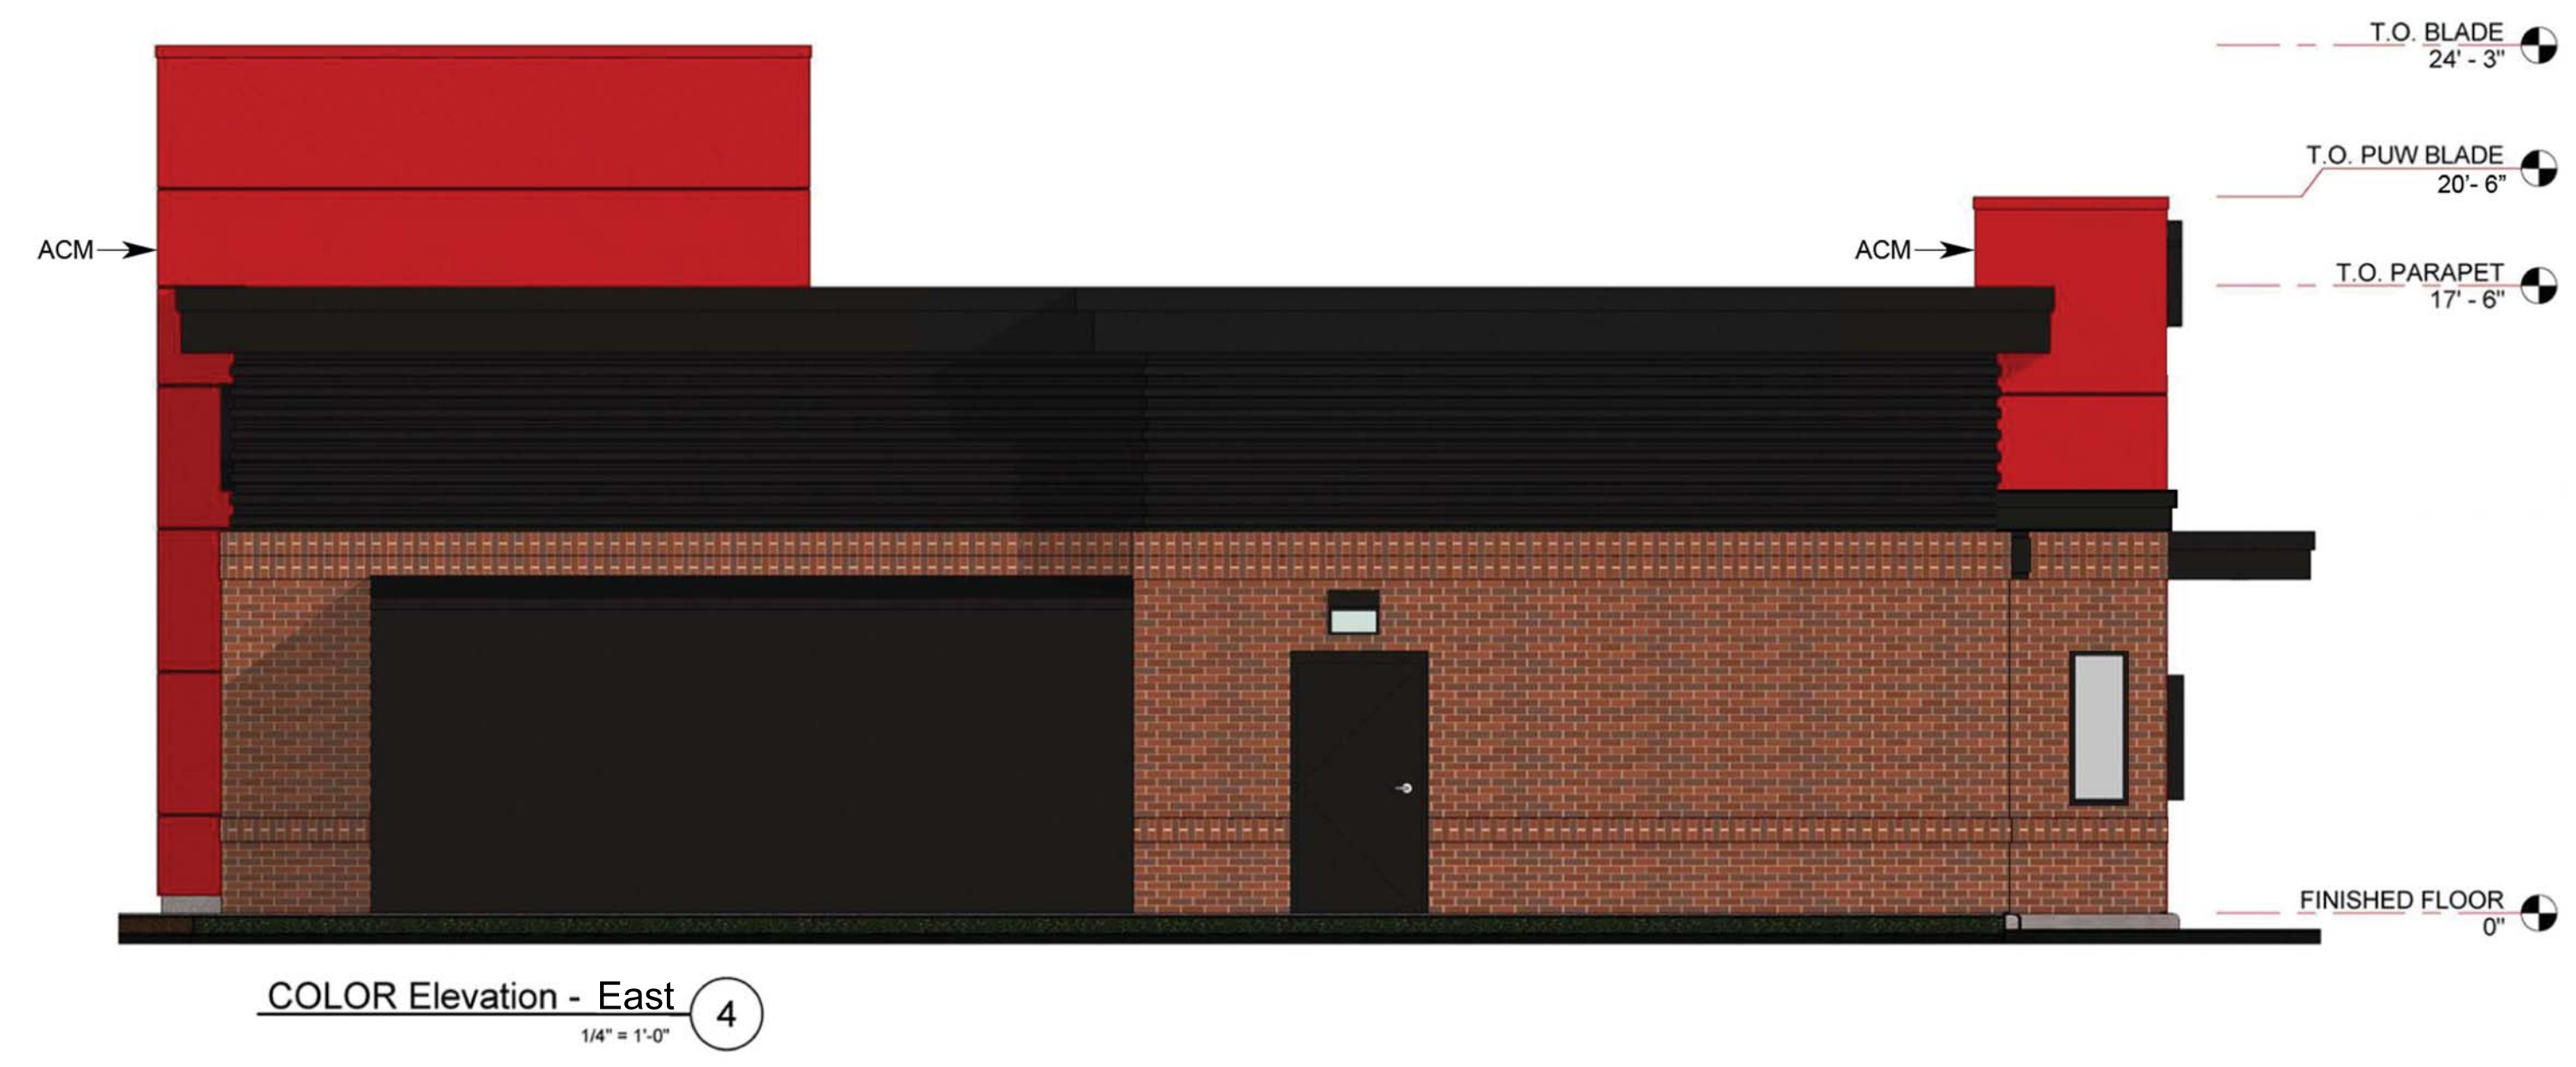

SQE Standard | New Build | NGK  
**Color Elevations**

133-153 S Western , Chicago, IL