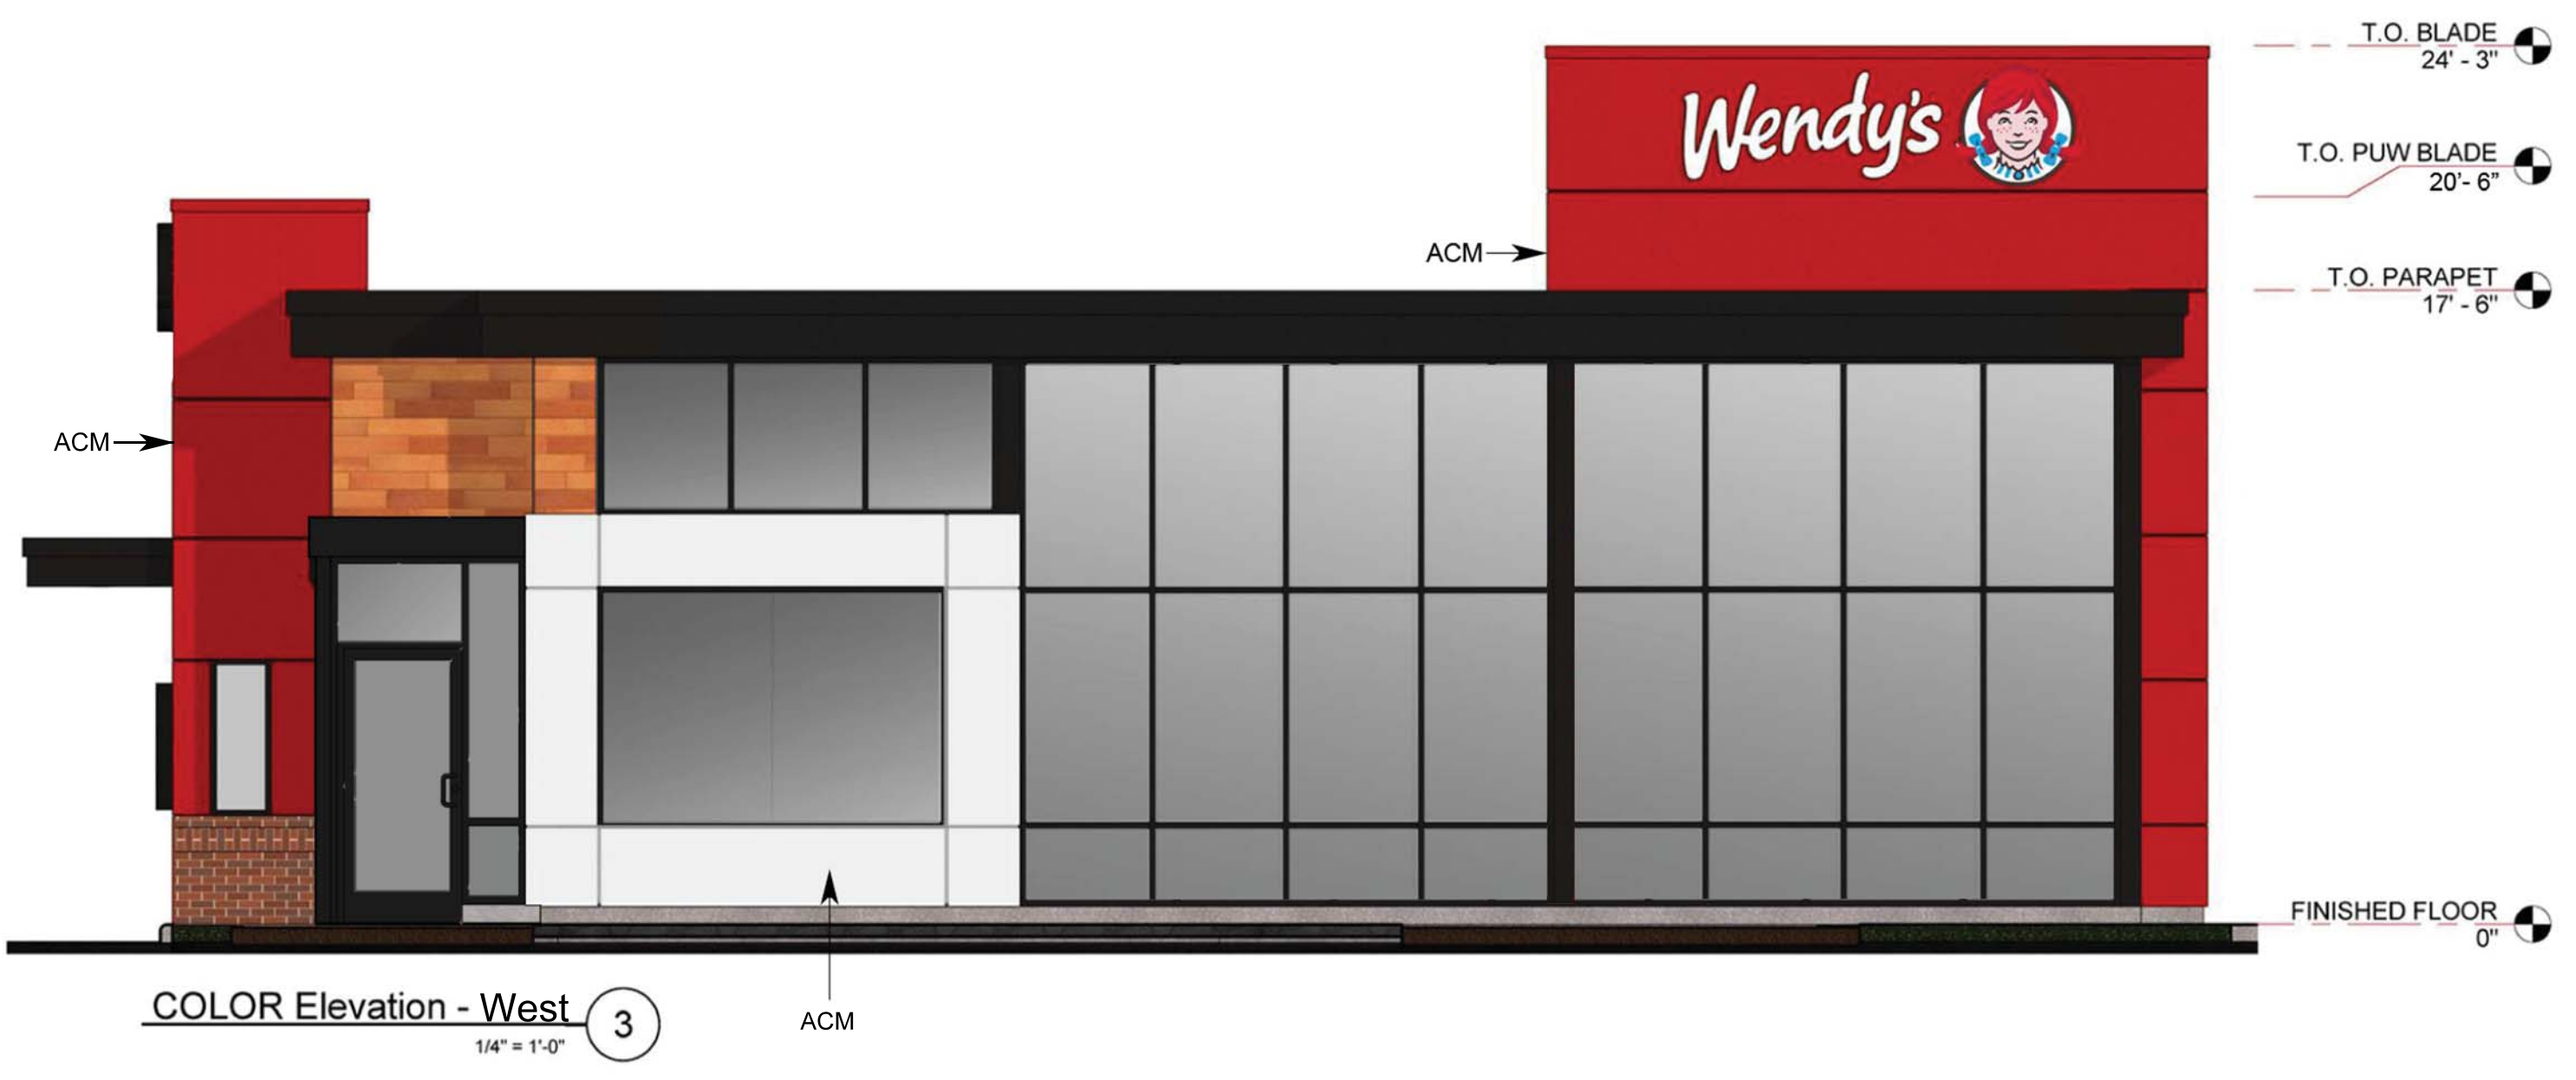

SQE Standard | New Build | NGK  
**Color Elevations**

133-153 S Western , Chicago, IL